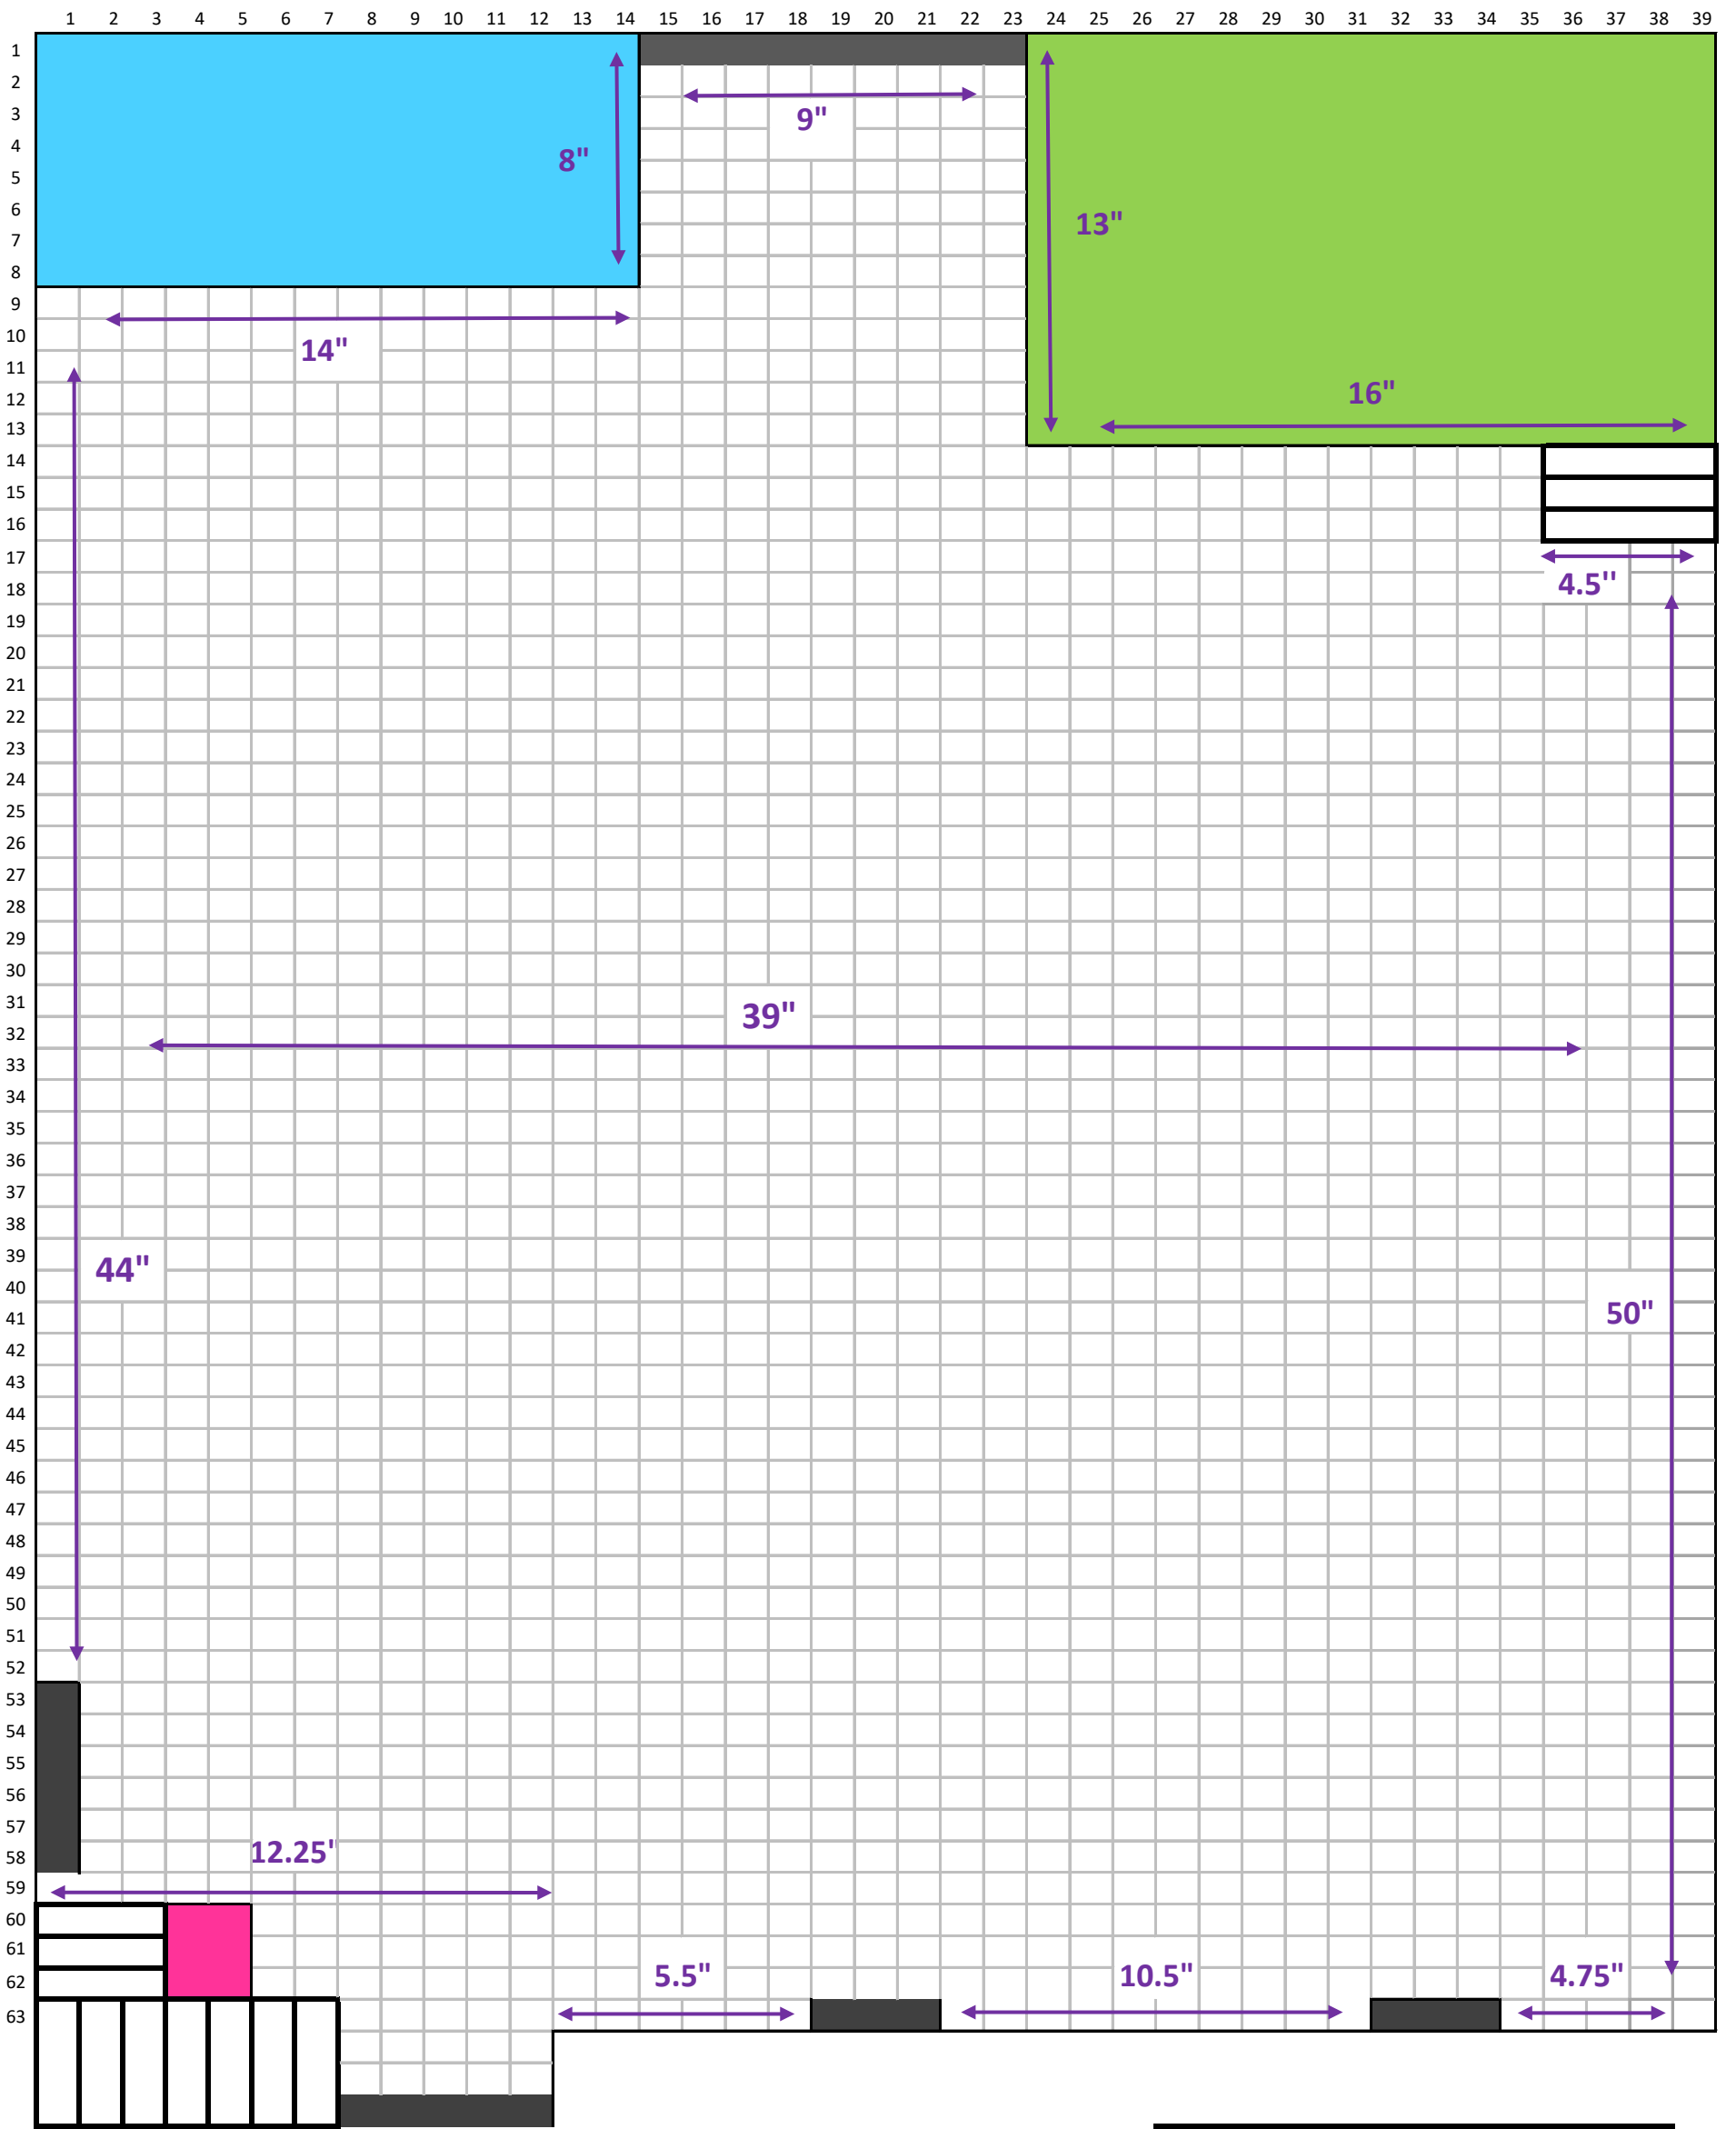

# Plan

- Portes / Doors
- Armoire / Cupboard
- Scène / Stage
- Toilette + corridor / Bathroom + entrance
- Escaliers / Stairs

- | Disponible sur place / Available on site |                          |
|--|--------------------------|
| 25 x                                     | Tables / Tables          |
| 150 x                                    | Chaises / Chairs         |
| 1 x                                      | Frigo / Fridge           |
| 2 x                                      | Cuisinières / Stove      |
| 2 x                                      | Cafetière / Coffee maker |
|  | Vaisselle / Tableware    |